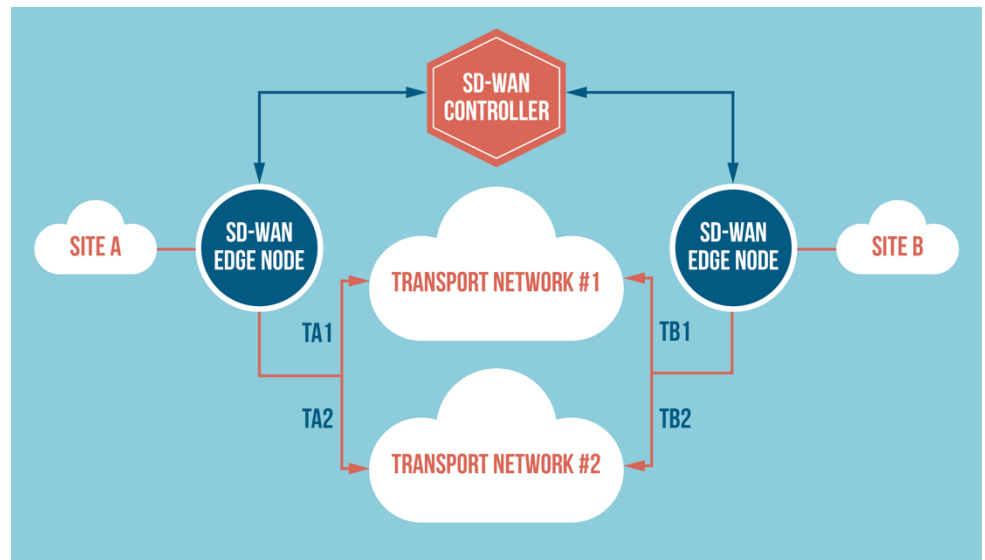

DYNAMIC BANDWIDTH

Do you utilize or plan to utilize other cloud services, such as AWS, Azure or Google? Many SD-WAN providers connect directly to many of these cloud providers. Additionally, there are options that allow bandwidth to grow dynamically as your cloud needs change.

QUALITY OF EXPERIENCE

SD-WAN solutions can provide prioritization to the mission critical applications your business demands. Typically, providers choose the best circuit based on real-time statistics giving priority to video, voice, and other business applications. SD-WAN solutions optimize the traffic, reducing overall latency, jitter and response times, and accelerate the applications themselves.

NETWORK FUNCTION VIRTUALIZATION

We can also provide partnerships with companies that can virtualize out many network functions, such as firewalls, VPNs, load balancing, application acceleration, etc.

ABOUT US

Lynde Consulting designs and delivers IT & communications solutions and services that help organizations execute on their strategic goals.

Our focus? Every business is unique, so we start with listening to the needs of our clients, and then exceed those needs in every way.

Contact us today to learn more about what SD-WAN services are right for your business.

Lynde Consulting
PO Box 536, Rockton, IL 61072
www.lyndeconsulting.com
info@lyndeconsulting.com
(815) 877-1500